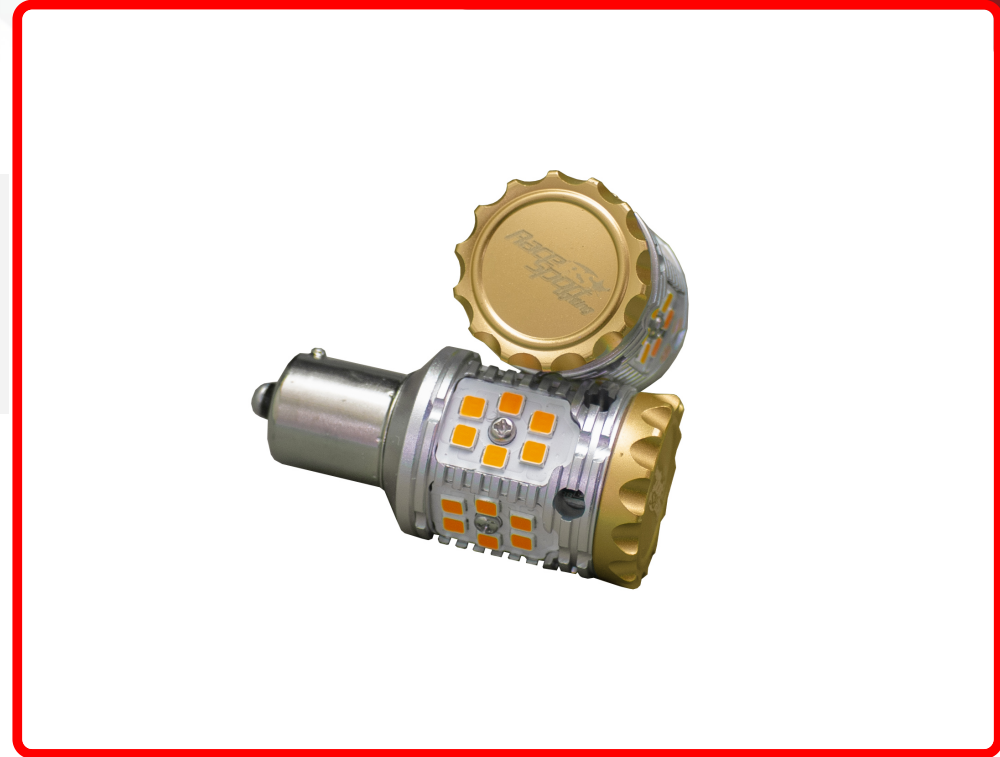

SKU # RSBAU15SNRFA

Part # 1007568

Description

1156 (BAU15S) NO-RAPID FLASH Canbus Turn signal LED Bulbs - AMBER 9v-30v 1860 lumens Epistar 3030 Super Bright (Sold as Pair)

Categories

LED Replacement Bulbs, LED Replacement Bulbs, LED Replacement Bulbs

Sub-Categories

NO-RAPID Series Canbus Turn Signals Bulbs, Switchback Dual-Color LED Replacement Bulbs, No-Rapid Series

UPC 817999025248

Unit of Measure PR

Related Skus:

Cross Sell Skus:

Condition

New

Manufacturer

Race Sport Lighting

EZ Category

NO-RAPID Series LED Bulbs

Harmonization Code

8512.20.2080

Universal

YES

Life Expectancy

30,000 hours

SEMA Product Turn Signal Light

Part Type ID 2872

Reverse Polarity

Turn Signal Light

Operating Voltage

12-24VDC